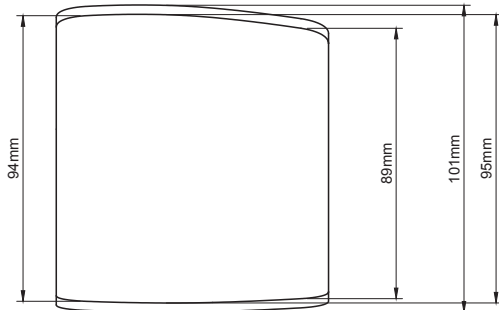

DRAG2ZERO

.44 Armrest Information

.44 Standard

.44 Short

.44 Narrow

.44 Standard Pre Slotted

.44 Narrow Pre Slotted