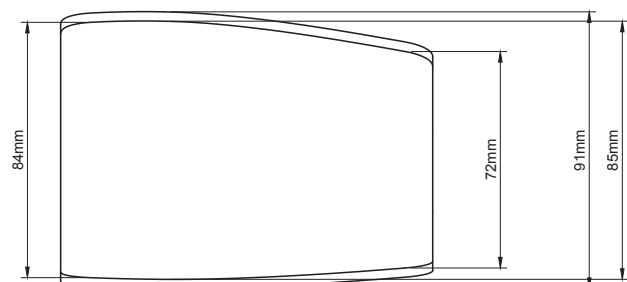

DRAG2ZERO

.44 Armrest Information

.44 Standard

.44 Short

.44 Narrow

.44 Standard Pre Slotted

.44 Narrow Pre Slotted