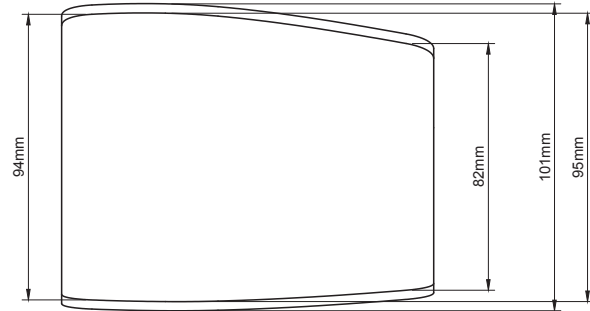

DRAG2ZERO

.44 Armrest Information

.44 Standard

.44 Short

.44 Narrow

.44 Standard Pre Slotted

.44 Narrow Pre Slotted